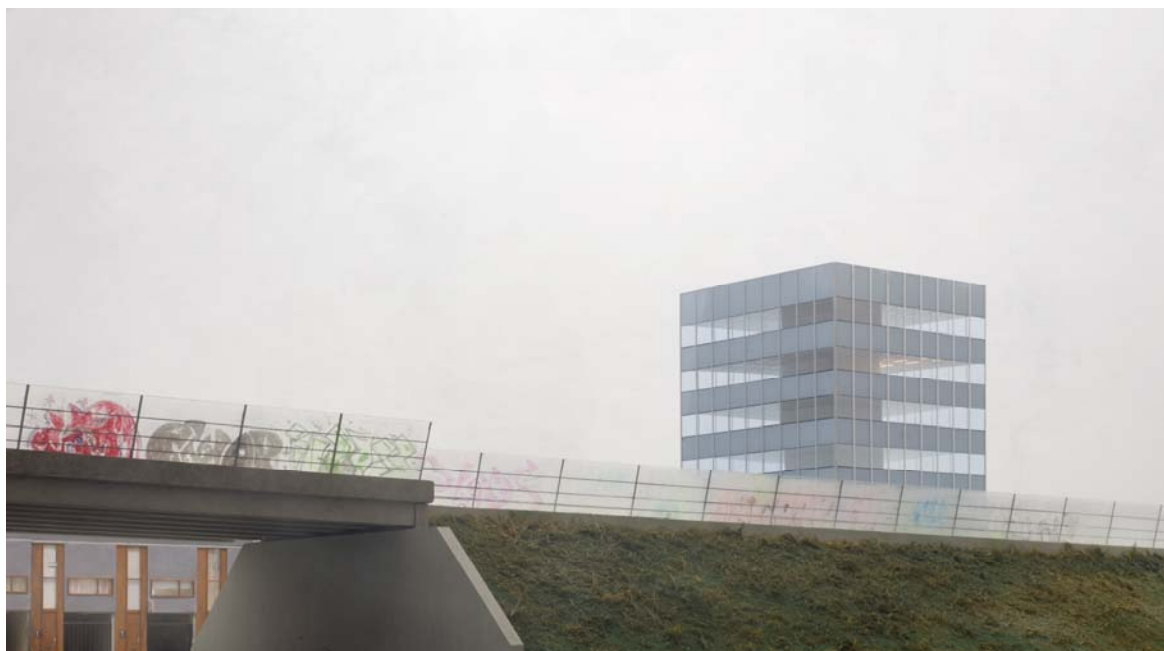

Edwin Zwakman

'Reality is not a Place'

Space, 2012,
laserchrome, diasec, rynobond, 150 x 223 cm

Dyke II, 2013,
laserchrome, diasec, rynobond, 60 x 109 cm

Pond, 2013,
laserchrome, diasec, rynobond, 130 x 125 cm

Early Light, 2013,
laserchrome, diasec, rynobond, 65 x 95,5 cm

Mirror, cart, 2013,
laserchrome, diasec, rynobond, 130 x 170 cm

Group, 2013,
laserchrome, diasec, rynobond, 183,5 x 130 cm

Sea, excavator, 2013,
laserchrome, diasec, rynobond, 43 x 67,5 cm