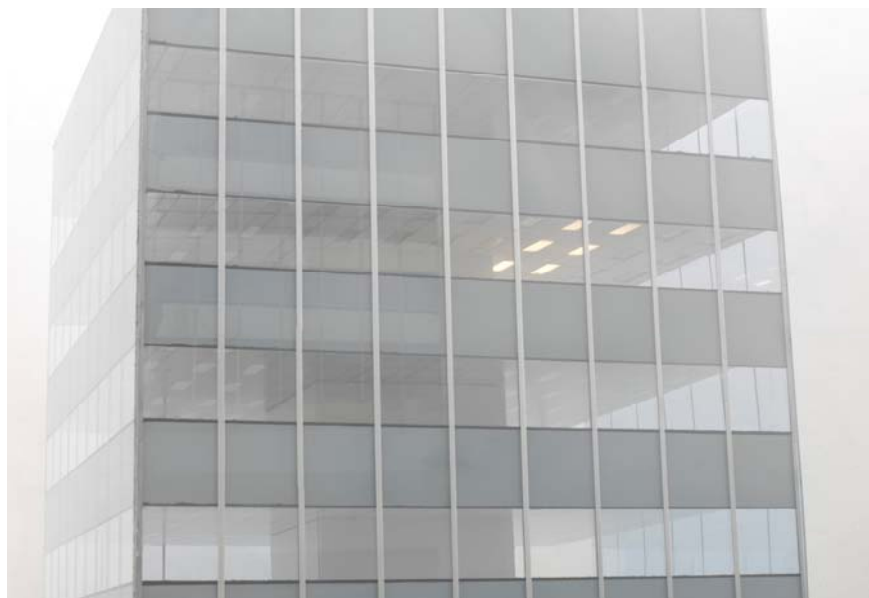

Edwin Zwakman

'Reality is not a Place'

Space, 2012,
laserchrome, diasec, rynobond, 150 x 223 cm

Dyke II, 2013,
laserchrome, diasec, rynobond, 60 x 109 cm

Pond, 2013,
laserchrome, diasec, rynobond, 130 x 125 cm

Early Light, 2013,
laserchrome, diasec, rynobond, 65 x 95,5 cm

Mirror, cart, 2013,
laserchrome, diasec, rynobond, 130 x 170 cm

Group, 2013,
laserchrome, diasec, rynobond, 183,5 x 130 cm

Sea, excavator, 2013,
laserchrome, diasec, rynobond, 43 x 67,5 cm