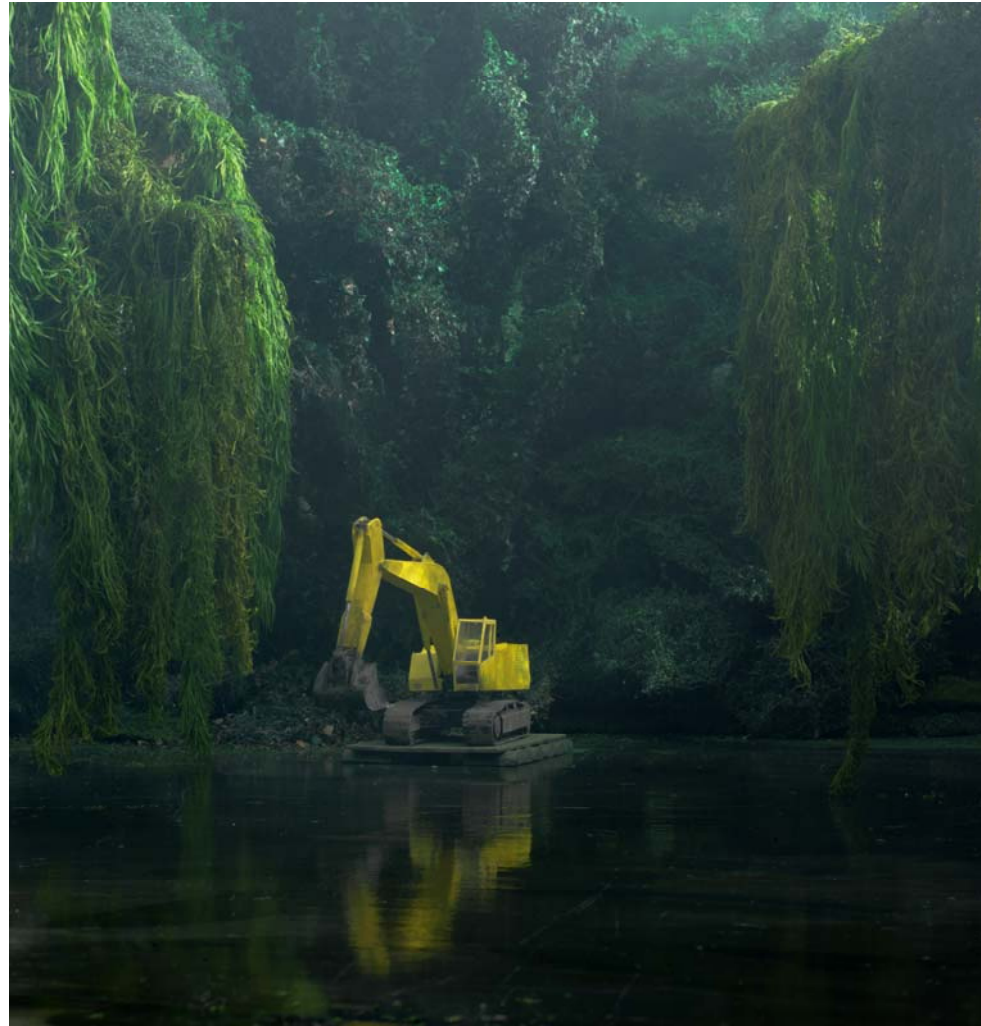

Edwin Zwakman

'Reality is not a Place'

Space, 2012,
laserchrome, diasec, rynobond, 150 x 223 cm

Dyke II, 2013,
laserchrome, diasec, rynobond, 60 x 109 cm

Pond, 2013,
laserchrome, diasec, rynobond, 130 x 125 cm

Early Light, 2013,
laserchrome, diasec, rynobond, 65 x 95,5 cm

Mirror, cart, 2013,
laserchrome, diasec, rynobond, 130 x 170 cm

Group, 2013,
laserchrome, diasec, rynobond, 183,5 x 130 cm

Sea, excavator, 2013,
laserchrome, diasec, rynobond, 43 x 67,5 cm